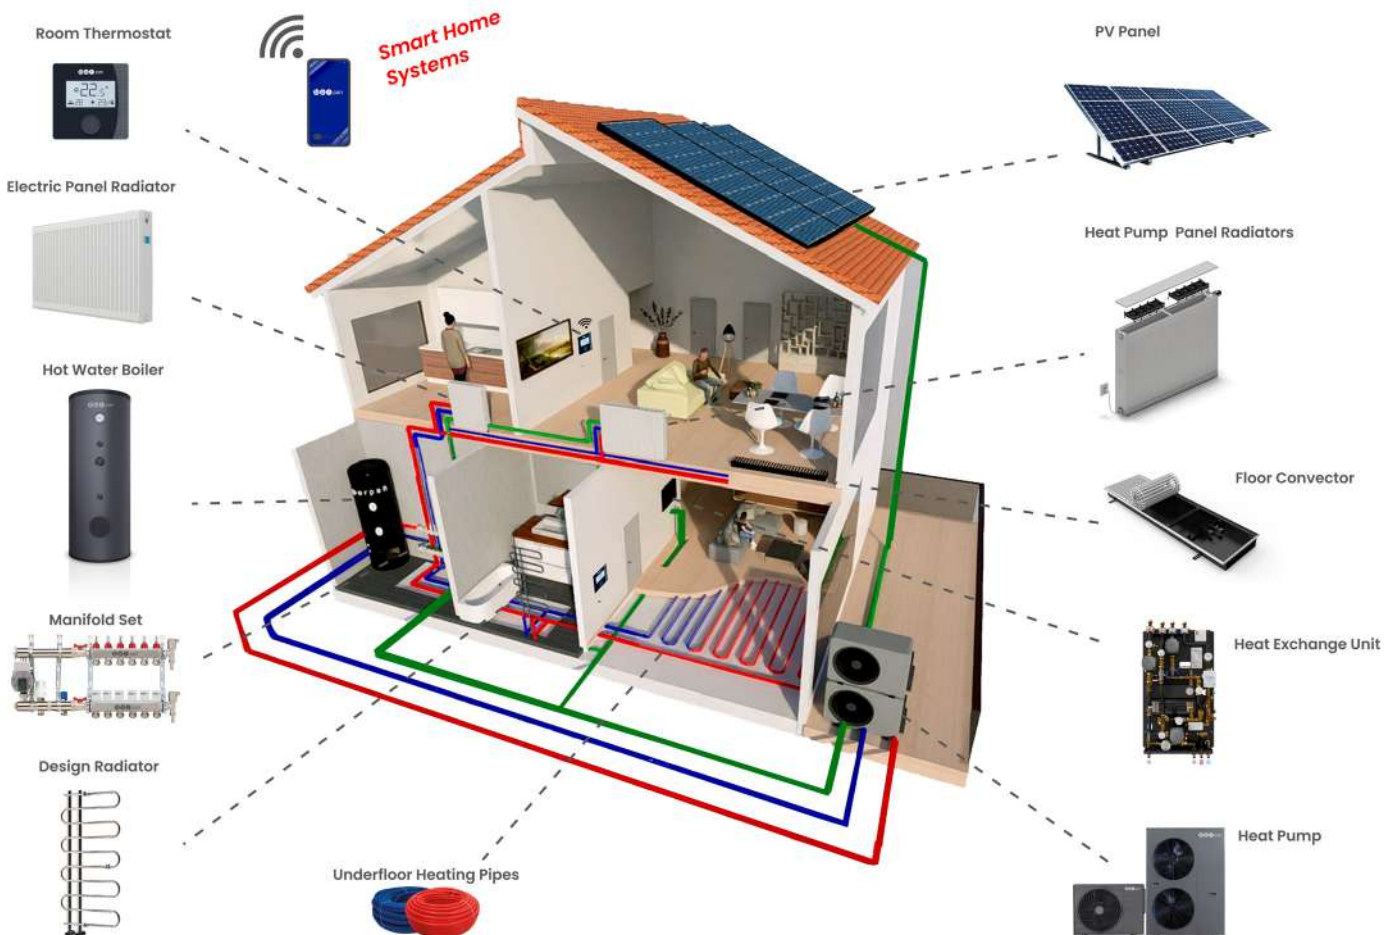

Sustainable energy solutions for a better world

BORPAN, a brand of BEDISA Inc. Co., is one of the Türkiye's leading manufacturers. With the latest production technology available in the world, our plant covers 42.500 m² indoor area on a 80.000 m² outdoor area located in Aksaray Organized Industrial Zone.

BORPAN specializes in the following HVAC products;

- Hydronic, Electric and Heat Pump Panel Radiators
- Water Heaters and Storage Tanks
- Underfloor Heating Systems
- Room Thermostat and Accessories
- Heat Interface Units
- Heat Pump
- PV Panels
- Floor Convectors
- Towel & Design Radiators
- Valves and Fittings

BORPAN exports to over 60 countries across 6 continents and maintains an extensive dealer network across many throughout Türkiye.