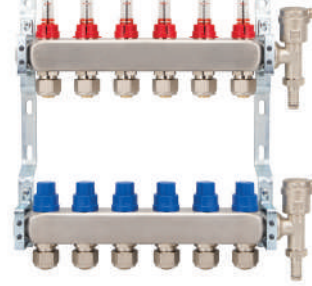

BORPAN exports to over 60 countries across 6 continents and maintains an extensive dealer network across many throughout Türkiye.

16x2 Eurocone Connection Stainless Steel Manifold Set with Flow Meter

PRODUCT CODE	SIZE	PCS/BOX
SM001.2	2	1
BKSM001.3	3	1
BKSM001.4	4	1
BKSM001.5	5	1
BKSM001.6	6	1
BKSM001.7	7	1
BKSM001.8	8	1
BKSM001.9	9	1
BKSM001.10	10	1
BKSM001.11	11	1
BKSM001.12	12	1

20x2 Eurocone Connection Stainless Steel Manifold Set with Flow Meter

PRODUCT CODE	SIZE	PCS/BOX
BKSM002.2	2	1
BKSM002.3	3	1
BKSM002.4	4	1
BKSM002.5	5	1
BKSM002.6	6	1
BKSM002.7	7	1
BKSM002.8	8	1
BKSM002.9	9	1
BKSM002.10	10	1
BKSM002.11	11	1
BKSM002.12	12	1

3/4 Eurocone Connection Stainless Steel Manifold Set with Flow Meter

PRODUCT CODE	SIZE	PCS/BOX
BKSM003.2	2	1
BKSM003.3	3	1
BKSM003.4	4	1
BKSM003.5	5	1
BKSM003.6	6	1
BKSM003.7	7	1
BKSM003.8	8	1
BKSM003.9	9	1
BKSM003.10	10	1
BKSM003.11	11	1
BKSM003.12	12	1

16x2 Eurocone Connection Set

PRODUCT CODE	SIZE	PCS/BOX
BKSEC001	16x2	150

20x2 Eurocone Connection Set

PRODUCT CODE	SIZE	PCS/BOX
BKSEC002	20x2	125

Stainless Steel Manifold Set with Flow Meter

PRODUCT CODE	SIZE	PCS/BOX
BKSM004.2	2	1
BKSM004.3	3	1
BKSM004.4	4	1
BKSM004.5	5	1
BKSM004.6	6	1
BKSM004.7	7	1
BKSM004.8	8	1
BKSM004.9	9	1
BKSM004.10	10	1
BKSM004.11	11	1
BKSM004.12	12	1