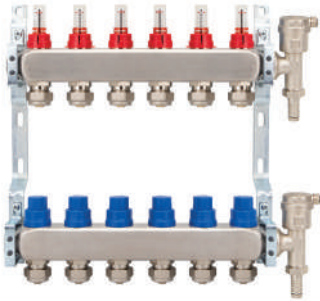

BORPAN exports to over 60 countries across 6 continents and maintains an extensive dealer network across many throughout Türkiye.

16x2 Eurocone Connection Stainless Steel Manifold Set with Flow Meter

PRODUCT CODE	SIZE	PCS/BOX
SM001.2	2	1
BKSM001.3	3	1
BKSM001.4	4	1
BKSM001.5	5	1
BKSM001.6	6	1
BKSM001.7	7	1
BKSM001.8	8	1
BKSM001.9	9	1
BKSM001.10	10	1
BKSM001.11	11	1
BKSM001.12	12	1

20x2 Eurocone Connection Stainless Steel Manifold Set with Flow Meter

PRODUCT CODE	SIZE	PCS/BOX
BKSM002.2	2	1
BKSM002.3	3	1
BKSM002.4	4	1
BKSM002.5	5	1
BKSM002.6	6	1
BKSM002.7	7	1
BKSM002.8	8	1
BKSM002.9	9	1
BKSM002.10	10	1
BKSM002.11	11	1
BKSM002.12	12	1