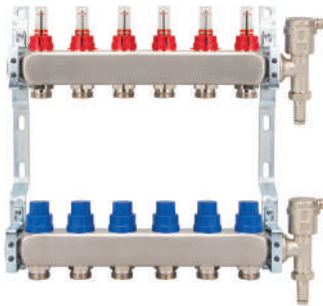

BORPAN exports to over 60 countries across 6 continents and maintains an extensive dealer network across many throughout Türkiye.

16x2 Eurocone Connection Stainless Steel Manifold Set with Flow Meter

PRODUCT CODE	SIZE	PCS/BOX
SM001.2	2	1
BKSM001.3	3	1
BKSM001.4	4	1
BKSM001.5	5	1
BKSM001.6	6	1
BKSM001.7	7	1
BKSM001.8	8	1
BKSM001.9	9	1
BKSM001.10	10	1
BKSM001.11	11	1
BKSM001.12	12	1

20x2 Eurocone Connection Stainless Steel Manifold Set with Flow Meter

PRODUCT CODE	SIZE	PCS/BOX
BKSM002.2	2	1
BKSM002.3	3	1
BKSM002.4	4	1
BKSM002.5	5	1
BKSM002.6	6	1
BKSM002.7	7	1
BKSM002.8	8	1
BKSM002.9	9	1
BKSM002.10	10	1
BKSM002.11	11	1
BKSM002.12	12	1

3/4 Eurocone Connection Stainless Steel Manifold Set with Flow Meter

PRODUCT CODE	SIZE	PCS/BOX
BKSM003.2	2	1
BKSM003.3	3	1
BKSM003.4	4	1
BKSM003.5	5	1
BKSM003.6	6	1
BKSM003.7	7	1
BKSM003.8	8	1
BKSM003.9	9	1
BKSM003.10	10	1
BKSM003.11	11	1
BKSM003.12	12	1