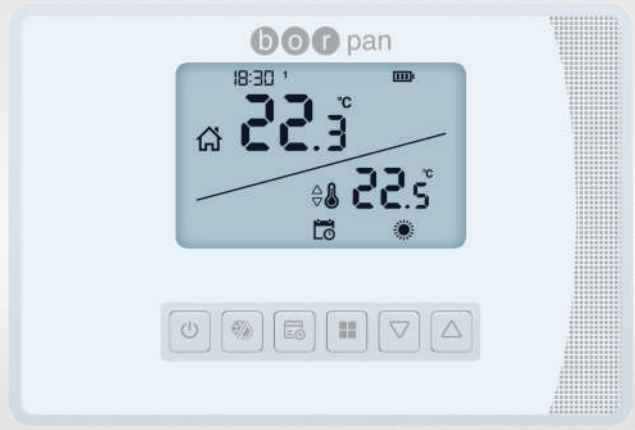

ON/OFF  
CONTROL

FLOOR SENSOR  
TEMPERATURE  
ADJUSTMENT

WHITE BLACK  
COLOUR OPTION

LCD  
BACKLIGHT

UNDERFLOOR HEATING ROOM THERMOSTAT TECHNICAL SPECIFICATIONS	
DIMENSIONS	85.7mm / 85.7mm / 33.5mm
OPERATING CURRENT	230VAC
RELAY NO SWITCHING CURRENT	7A (240VAC - Resistive Load) IOA (120VAC - Resistive Load) 16A * (*Optional)
TEMPERATURE MEASUREMENT ACCURACY	0.1°C
OPERATING SENSITIVITY	(-2.0°C) - (+2.0°C)
OPERATING TEMPERATURE RANGE	(5°C) - (30°C)
OPERATING TEMPERATURE	(-10°C) - (+50°C)
STORAGE TEMPERATURE	(-20°C) - (+60°C)