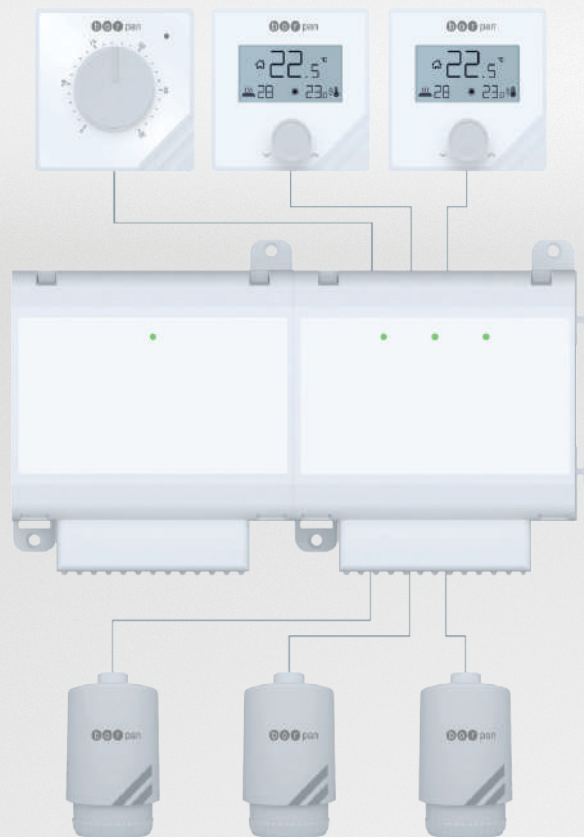

AURA SERIES TERMINAL BOX

Colour	White
Power Supply	230V AC, 24V AC
Fuse	230V AC T4 AH, 24VA C T2A
Earthing Arrangement	Earthing terminal block for pump control
Channel Number	3, 6, 9 or 12
Power Rating	7 AMP@230V
LED Indicator	Power, Pump/heater, Heating/Cooling(CO), Zone indicator
Pump Protection	Regular Loop
Pump Output	230VAC
Generator Output	Volt Free
Construction	Class II
Input Protection	IP20
Operating Temperature	(0°C) - (40 °C)
Operating Humidity	20-90% rh
Storage Temperature	(-20° C) - (60°C)
Heating and Cooling	Cooling Transition
Mounting Type	Wall mounting and DIN
Terminals	Screw Type
Certification	CE, RoHS
Guarantee	2 Year
Housing	ABS flame retardant

Product Code	TERMINAL BOX Product Name	Thermostat 1	Thermostat 2	Thermostat 3	Thermostat 4	Thermostat 5	Thermostat 6	Thermostat 7	Thermostat 8	Thermostat 9	Thermostat 10	Thermostat 11	Thermostat 12	Scope of Supply
		Actuator	Actuator	Actuator	Actuator	Actuator	Actuator	Actuator	Actuator	Actuator	Actuator	Actuator	Actuator	
0600-001	ECO 24VAC/230VAC Z3	4	2	2										Fuse Set 24 V/230 V
0600-002	ECO 24VAC/230VAC Z6	6	4	2	2	1	1							
0600-003	ECO 24VAC/230VAC Z9	6	4	4	2	2	2	1	1	1				
0600-004	ECO 24VAC/230VAC Z12	6	4	4	2	2	2	2	2	2	1	1	1	
0600-005	COMFORT 24VAC Z3	2	2	4										Fuse Set 24 V
0600-006	COMFORT 24VAC Z6	2	2	2	4	4	6							
0600-007	COMFORT 24VAC Z9	2	2	2	2	4	4	4	6	6				
0600-008	COMFORT 24VAC Z12	2	2	2	2	2	4	4	4	4	6	6	6	
0600-009	COMFORT 230VAC Z3	2	2	4										Fuse Set 230 V
0600-010	COMFORT 230VAC Z6	2	2	2	4	4	6							
0600-011	COMFORT 230VAC Z9	2	2	2	2	4	4	4	6	6				
0600-012	COMFORT 230VAC Z12	2	2	2	2	2	4	4	4	4	6	6	6	
0500-006	TRANSFORMATOR 24V/230V													230 V 50/60 Hz / 24 V 50 VA