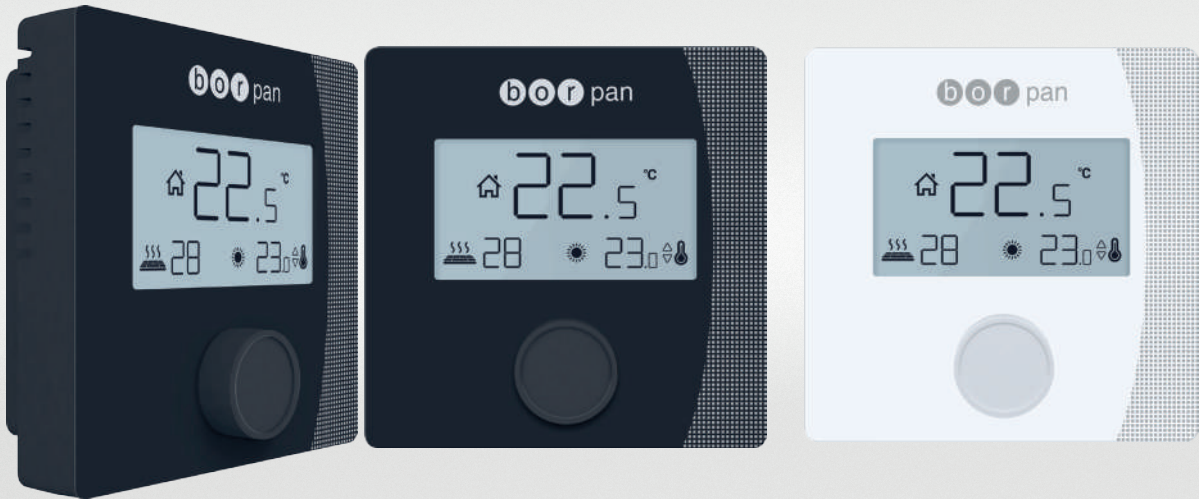

## AURA HF26S SERIES UNDERFLOOR HEATING THERMOSTAT

FLOOR HIGH  
TEMPERATURE  
PROTECTION

PRECISE  
TEMPERATURE  
MEASUREMENT

FLOOR  
HEATING  
CONTROL

OPTIONAL  
FLOOR  
SENSOR

PRECISE  
TEMPERATURE  
MEASUREMENT