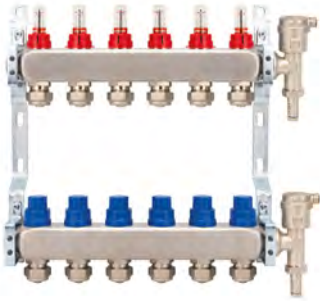

## 16x2 Eurocone Connection Stainless Steel Manifold Set with Flow Meter

PRODUCT CODE	SIZE	PCS/BOX
SM001.2	2	1
BKSM001.3	3	1
BKSM001.4	4	1
BKSM001.5	5	1
BKSM001.6	6	1
BKSM001.7	7	1
BKSM001.8	8	1
BKSM001.9	9	1
BKSM001.10	10	1
BKSM001.11	11	1
BKSM001.12	12	1