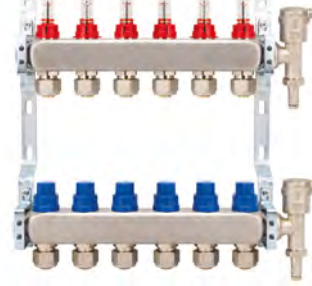

## 16x2 Eurocone Connection Stainless Steel Manifold Set with Flow Meter

PRODUCT CODE	SIZE	PCS/BOX
SM001.2	2	1
BKSM001.3	3	1
BKSM001.4	4	1
BKSM001.5	5	1
BKSM001.6	6	1
BKSM001.7	7	1
BKSM001.8	8	1
BKSM001.9	9	1
BKSM001.10	10	1
BKSM001.11	11	1
BKSM001.12	12	1

## 20x2 Eurocone Connection Stainless Steel Manifold Set with Flow Meter

PRODUCT CODE	SIZE	PCS/BOX
BKSM002.2	2	1
BKSM002.3	3	1
BKSM002.4	4	1
BKSM002.5	5	1
BKSM002.6	6	1
BKSM002.7	7	1
BKSM002.8	8	1
BKSM002.9	9	1
BKSM002.10	10	1
BKSM002.11	11	1
BKSM002.12	12	1