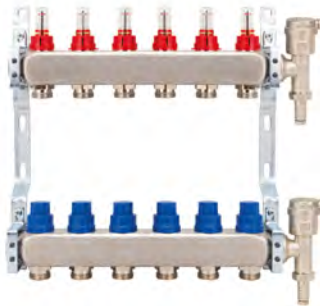

3/4 Eurocone Connection Stainless Steel Manifold Set with Flow Meter

BKSM003.2	2	1
BKSM003.3	3	1
BKSM003.4	4	1
BKSM003.5	5	1
BKSM003.6	6	1
BKSM003.7	7	1
BKSM003.8	8	1
BKSM003.9	9	1
BKSM003.10	10	1
BKSM003.11	11	1
BKSM003.12	12	1